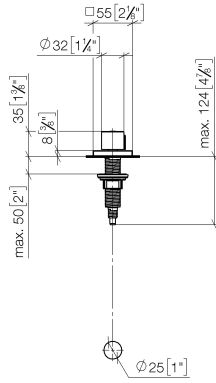

**Strainer waste with control handle - Dark Chrome**

LOT

10 711 970

- control for single basin
- including adapter for Bowden cable

Fits LOT

	Dark Chrome	10 711 970-19
	Chrome	10 711 970-00
	Brushed Platinum	10 711 970-06
	Platinum	10 711 970-08
	Durabress (23kt Gold)	10 711 970-09
	Brushed Durabress (23kt Gold)	10 711 970-28
	Matte Black	10 711 970-33
	Brushed Champagne (22kt Gold)	10 711 970-46
	Champagne (22kt Gold)	10 711 970-47
	Brushed Chrome	10 711 970-93
	Brushed Dark Platinum	10 711 970-99

10 711 970

mm [inches]

Strainer waste with control handle - Dark Chrome

LOT

10 711 970

Parts for other  
finishes can be found  
here: [Chrome](#)